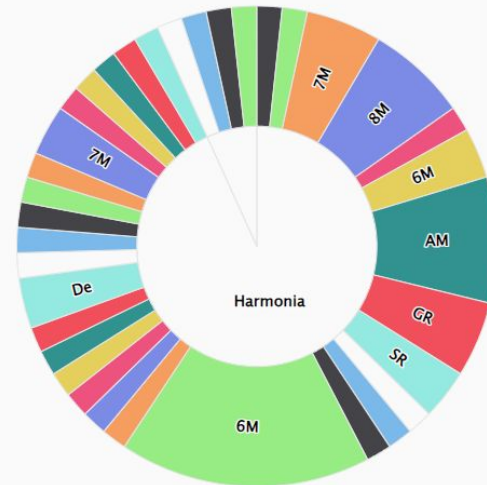

- 3) This is the admin dashboard. The dashboard only displays classes and assignments of currently active terms. Classes and assignments in old terms are automatically archived.

MDTP DIAGNOSTIC

Hi Teacher Test

Schools ▾ Classes ▾ Resources ▾

Search

Teacher Test

Add an Admin

Add a Teacher

Add a Class

Assign a Test

Viewing Current Terms: Summer 2023 / School Year 2023-2024 / Fall 2023

District Schools

School Name

▶ Harmonia

▶ Harmonia 2

- 4) The admin dashboard layout is the same for both district and school admins. School Admins will only see one school listed while District Admins will see all schools in their district listed.