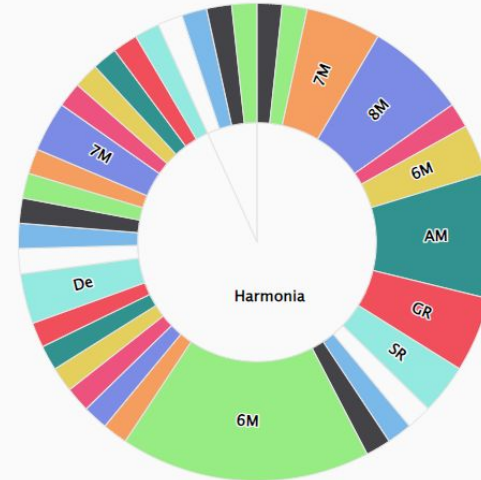

Harmonia 2

6) Click **“View”** to view all assignments for the school or click **“View”** next to the teachers name to view assignments for that teacher..

MDTP DIAGNOSTIC

Hi Teacher Test

Schools ▾ Classes ▾ Resources ▾

Search

Teacher Test

Add an Admin

Add a Teacher

Add a Class

Assign a Test

Viewing Current Terms: Summer 2023 / School Year 2023-2024 / Fall 2023

District Schools

School Name

Harmonia

| Faculty | Current Assignments | View |
|------------------|---------------------|------------------------|
| Wulfric Drury | 2 | ... |
| Mitzi Fitzgerald | 44 | New Assignment View |
| Siri LaPointe | 1 | ... |
| Pastoria Porter | 2 | ... |
| Jokull Sorensen | 5 | ... |
| Teacher Test | 1 | ... |

Harmonia 2

7) You may also click a section of the circle graph to view all assignments that fit that criteria. Hovering over the section will display the name and the number of assignments.

MDTP DIAGNOSTIC