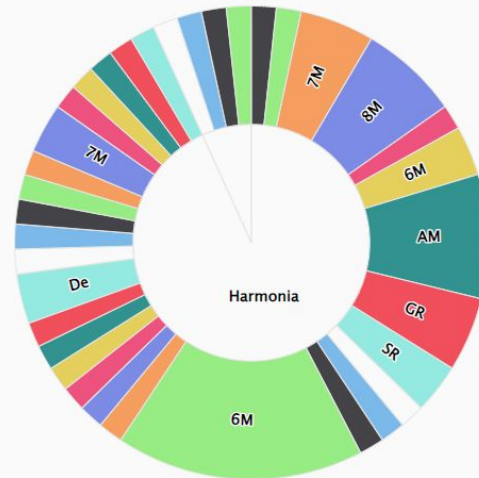

Assign a Test

Viewing Current Terms: Summer 2023 / School Year 2023-2024 / Fall 2023

District Schools

School Name

▶ Harmonia

▶ Harmonia 2

5) Click the triangles next to the school name to show/hide details about the school.

MDTP DIAGNOSTIC

Hi Teacher Test

Schools ▾ Classes ▾ Resources ▾

Search

Teacher Test

Add an Admin

Add a Teacher

Add a Class

Assign a Test

Viewing Current Terms: Summer 2023 / School Year 2023-2024 / Fall 2023

District Schools

School Name

Harmonia

Faculty Current Assignments

View

| | |
|------------------|----|
| Wulfric Drury | 2 |
| Mitzi Fitzgerald | 44 |
| Siri LaPointe | 1 |
| Pastoria Porter | 2 |
| Jokull Sorensen | 5 |
| Teacher Test | 1 |

Harmonia 2

6) Click **“View”** to view all assignments for the school or click **“View”** next to the teachers name to view assignments for that teacher..

MDTP DIAGNOSTIC

Hi Teacher Test

Schools ▾ Classes ▾ Resources ▾