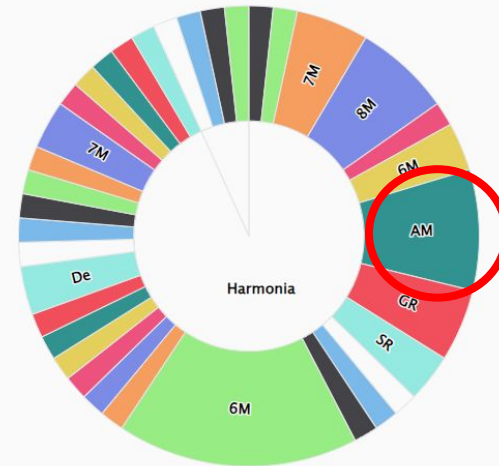

Harmonia 2

7) You may also click a section of the circle graph to view all assignments that fit that criteria. Hovering over the section will display the name and the number of assignments.

MDTP DIAGNOSTIC

Hi Teacher Test

Schools ▾ Classes ▾ Resources ▾

Search

Teacher Test

Add an Admin

Add a Teacher

Add a Class

Assign a Test

Viewing Current Terms: Summer 2023 / School Year 2023-2024 / Fall 2023

District Schools

School Name

Harmonia

Harmonia 2

8) The “**Current Assignments**” section is at the bottom of the dashboard. This section displays the same information as the circle graph. Click “**View**” to view all assignments that fit that criteria.