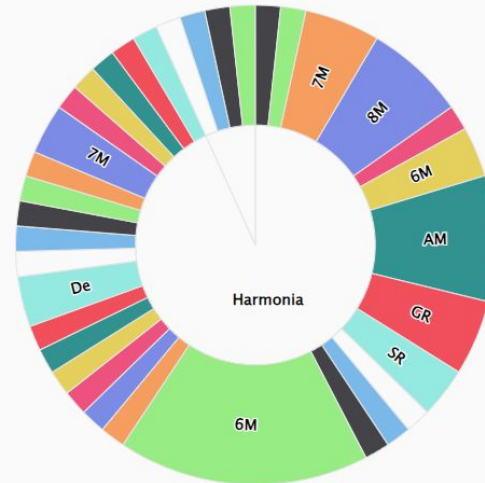

District Schools

School Name

▶ Harmonia

▶ Harmonia 2

- 4) The admin dashboard layout is the same for both district and school admins. School Admins will only see one school listed while District Admins will see all schools in their district listed.

MDTP DIAGNOSTIC

Hi Teacher Test

Schools ▾ Classes ▾ Resources ▾

Search

Teacher Test

Add an Admin

Add a Teacher

Add a Class

Assign a Test

Viewing Current Terms: Summer 2023 / School Year 2023-2024 / Fall 2023

District Schools

School Name

▶ Harmonia

▶ Harmonia 2

5) Click the triangles next to the school name to show/hide details about the school.